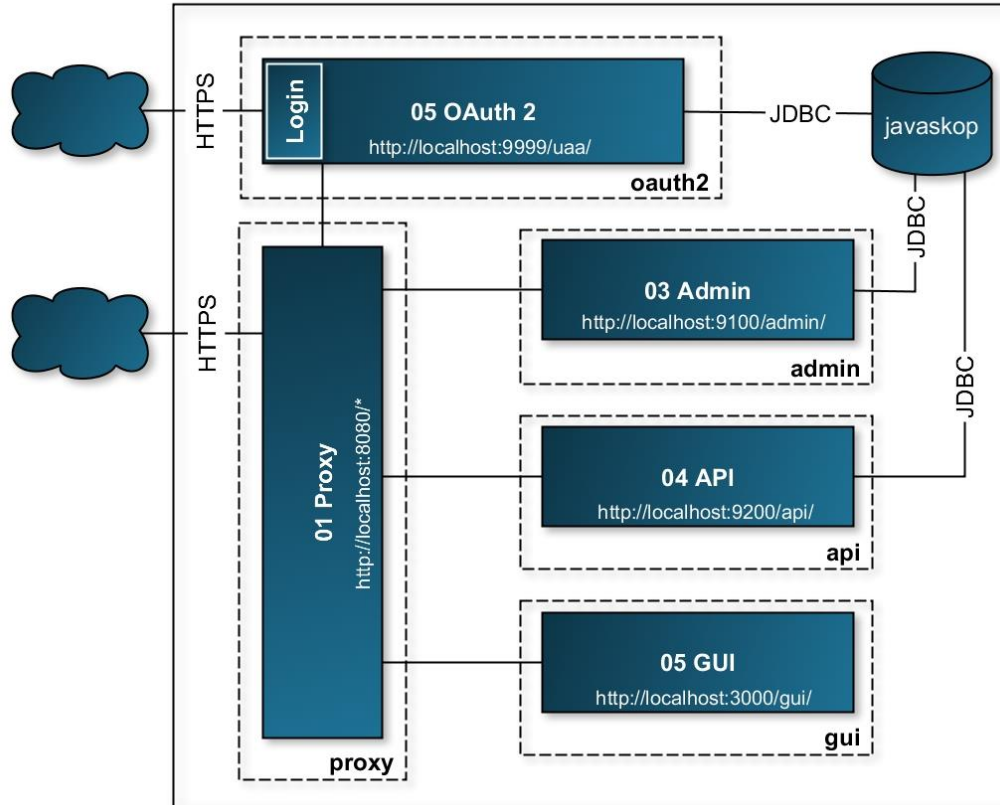

Client

A dark blue rounded rectangular box with a subtle gradient and a slight shadow, containing the word "Requirements" in white text.

Requirements

Projects

01 Proxy

#spring-boot #zuul

NETFLIX
OSS

02 OAuth2

#spring-boot #oauth2 #mysql

03 Admin

#spring-boot #thymeleaf #mysql

04 API

#spring-boot

05 GUI

#node #react

Architecture overview